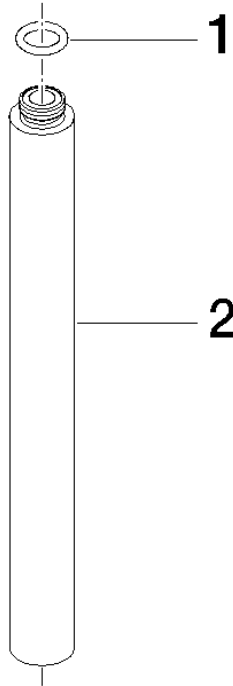

## Extension for shower with fixed riser 200 mm - Platinum

IMO

12 120 970

	Platinum	12 120 970-08
	Brushed Light Gold	12 120 970-27

Fits: IMO, LULU, MADISON, MEM, TARA,  
CL.1, LISSÉ, VAIA, META, CYO

## Extension for shower with fixed riser 200 mm - Platinum

---

IMO

12 120 970

12 120 970

mm [inches]

12 120 970

Parts for other finishes can be found here: [Brushed Light Gold](#)

### Spare parts list

No.	Item Number	Name	Quantity used	Delivery time
1	90 14 10 011 00 90	seal	1	2
2	09 24 04 180-08	extension	1	60