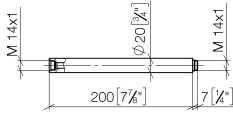

## Extension for shower with fixed riser 200 mm - Platinum

IMO

12 120 970

	Platinum	12 120 970-08
	Brushed Light Gold	12 120 970-27

Fits: IMO, LULU, MADISON, MEM, TARA,  
CL.1, LISSÉ, VAIA, META, CYO

## Extension for shower with fixed riser 200 mm - Platinum

---

IMO

12 120 970

12 120 970

mm [inches]

12 120 970

Parts for other finishes can be found here: [Brushed Light Gold](#)

### Spare parts list

No.	Item Number	Name	Quantity used	Delivery time
1	90 14 10 011 00 90	seal	1	2
2	09 24 04 180-08	extension	1	60